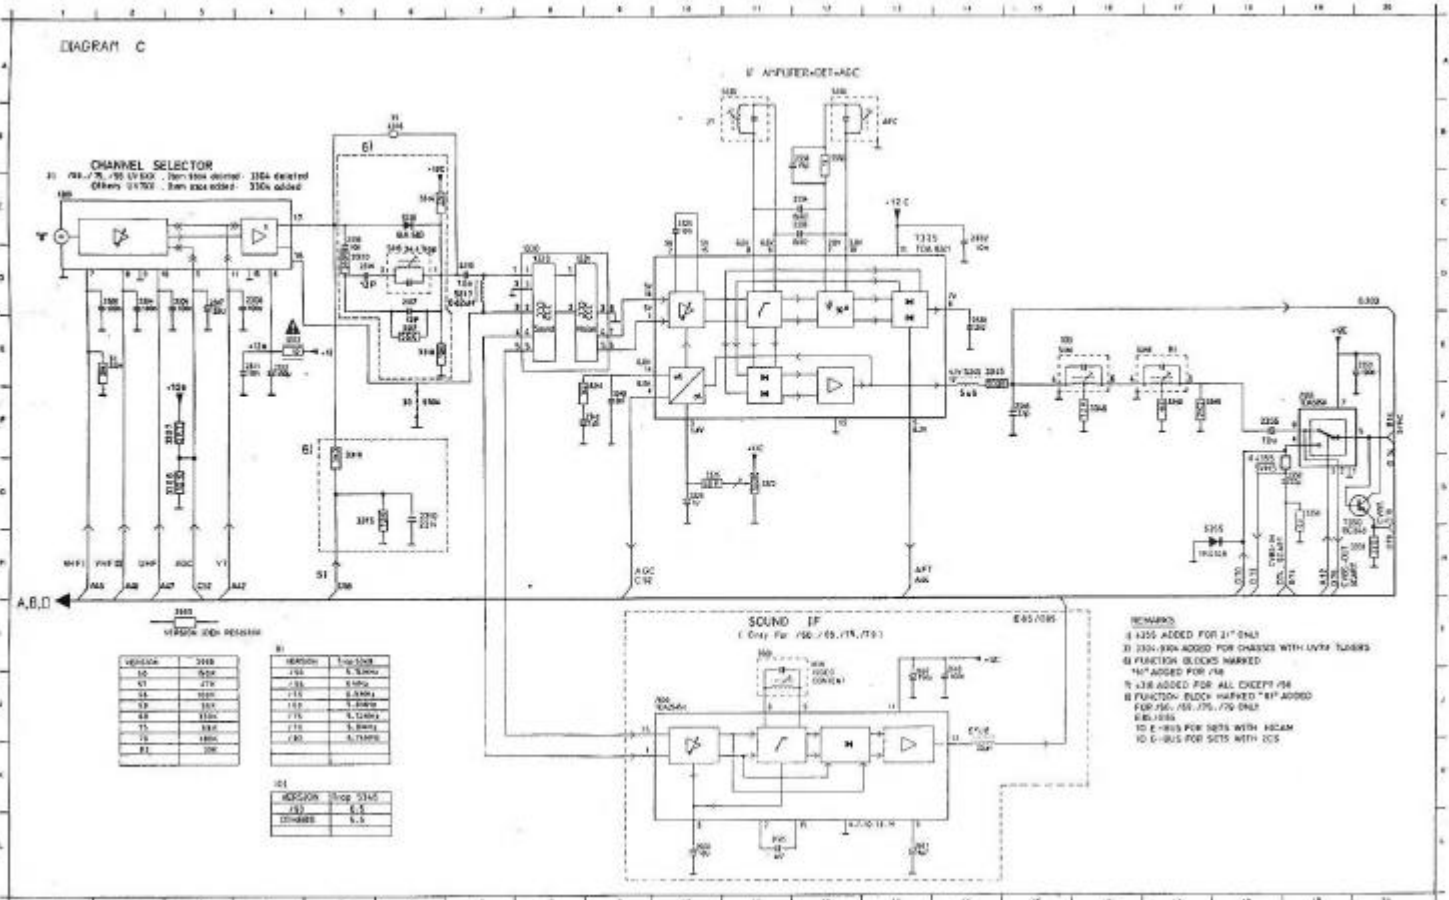

DIAGRAM C

CHANNEL SELECTOR
21 750, 75, 750 LV 500 - 750 500 added 330 added
Others 11700 - 750 500 added 330 added

V-AMPIFIER-DET-AGC

SOUND IF
(C-Kit For 750, 75, 750)

VERSION 1000 RELEASE

VERSION	DATE
10	5/24
11	7/1
12	10/21
13	11/1
14	11/21
15	11/21
16	11/21
17	11/21
18	11/21
19	11/21
20	11/21
21	11/21

1. **REMARKS**
2. 1 4125 ADDED FOR 21" ONLY
   - 2 330-800 ADDED FOR CHASSIS WITH LV174 TUBES
   - 3 FUNCTION BLOCKS MARKED
   - 4 14" ADDED FOR 148
   - 5 4125 ADDED FOR ALL EXCEPT 156
   - 6 FUNCTION BLOCK MARKED "B1" ADDED FOR 750, 75, 750 ONLY
   - 6.01 1000
   - 7 0-1000 FOR SETS WITH 1000M
   - 8 0-1000 FOR SETS WITH 1000